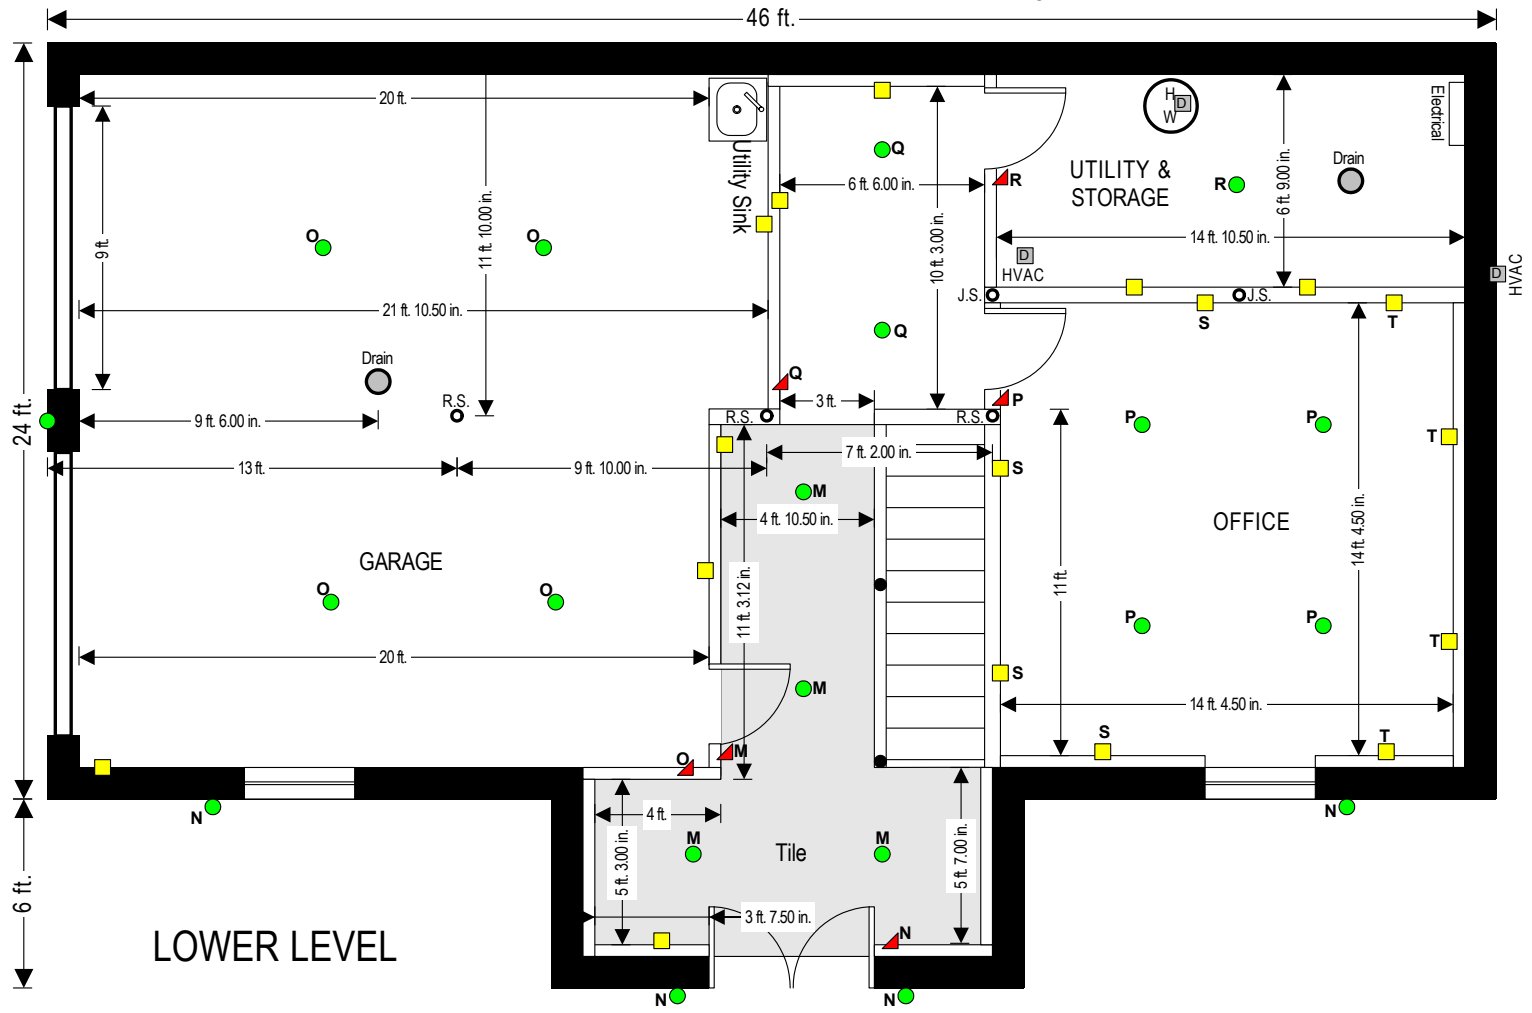

Jim Barna/Grandview Plan (Minor Modifications)

Scale

**Last changed:
10/10/03**

WARNING: NOT EXACT, REFER TO PLANS!

MAIN FLOOR

WARNING: NOT EXACT, REFER TO PLANS!

- Receptacle
- Light
- ▲ Switch
- ▣ Direct Wiring

- Receptacle
- Light
- ▲ Switch
- Direct Wiring

WARNING: NOT EXACT, REFER TO PLANS!

LOWER LEVEL