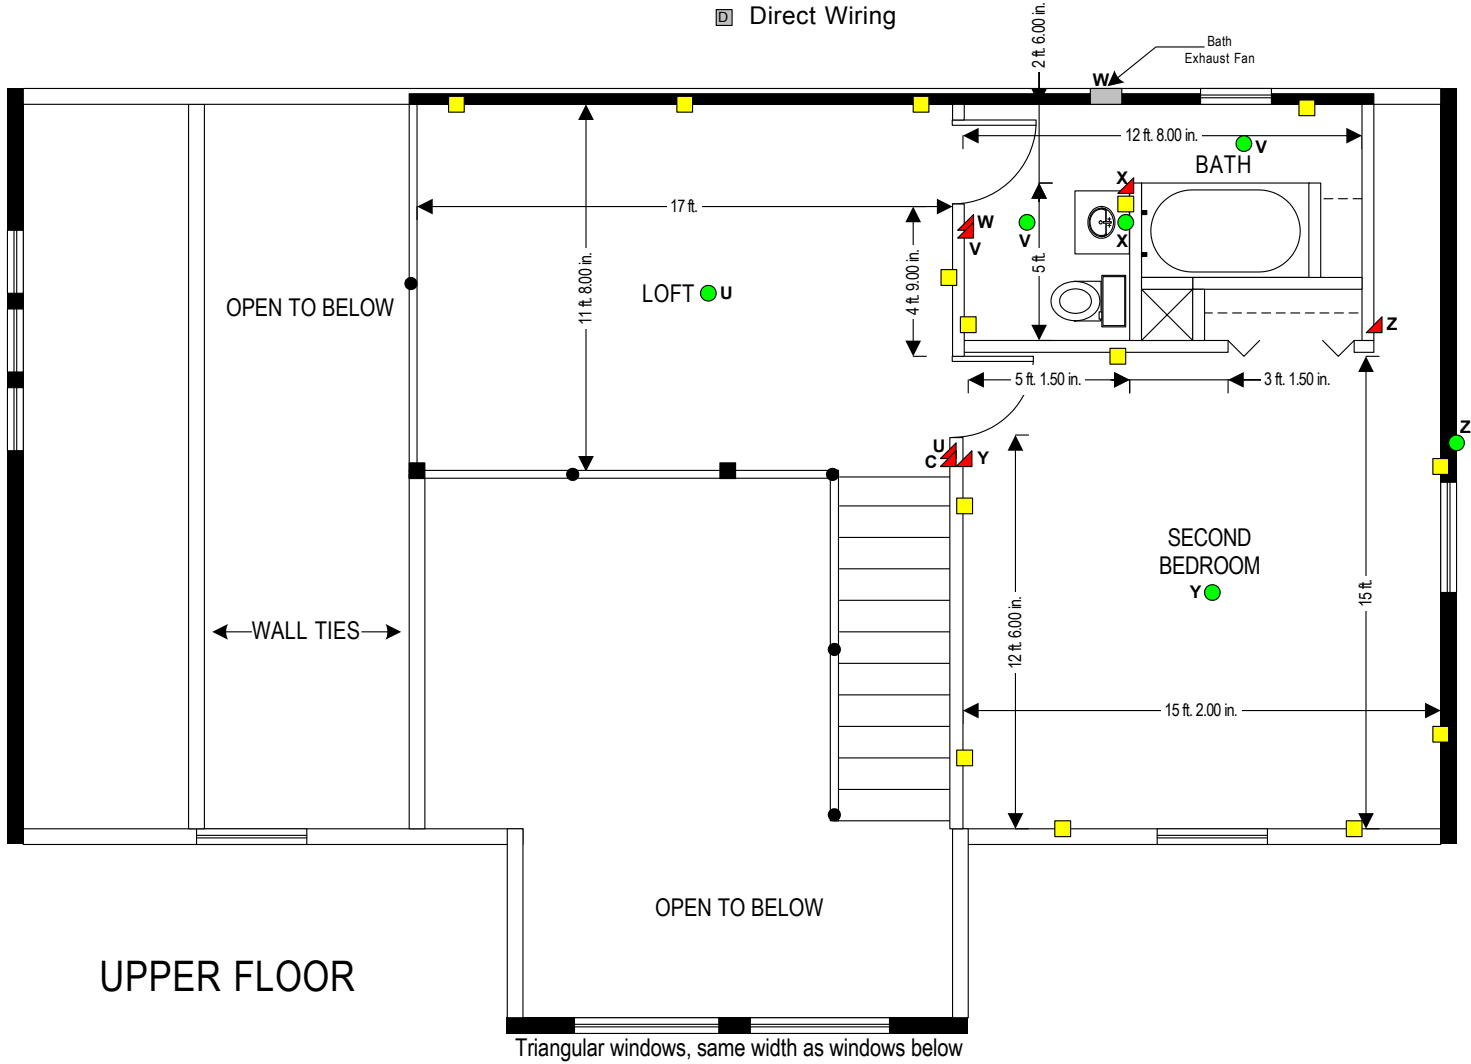

Jim Barna/Grandview Plan (Minor Modifications)

Scale

**Last changed:
10/10/03**

WARNING: NOT EXACT, REFER TO PLANS!

MAIN FLOOR

WARNING: NOT EXACT, REFER TO PLANS!

- Receptacle
- Light
- ▲ Switch
- ▣ Direct Wiring

- Receptacle
- Light
- ▲ Switch
- Direct Wiring

WARNING: NOT EXACT, REFER TO PLANS!

LOWER LEVEL