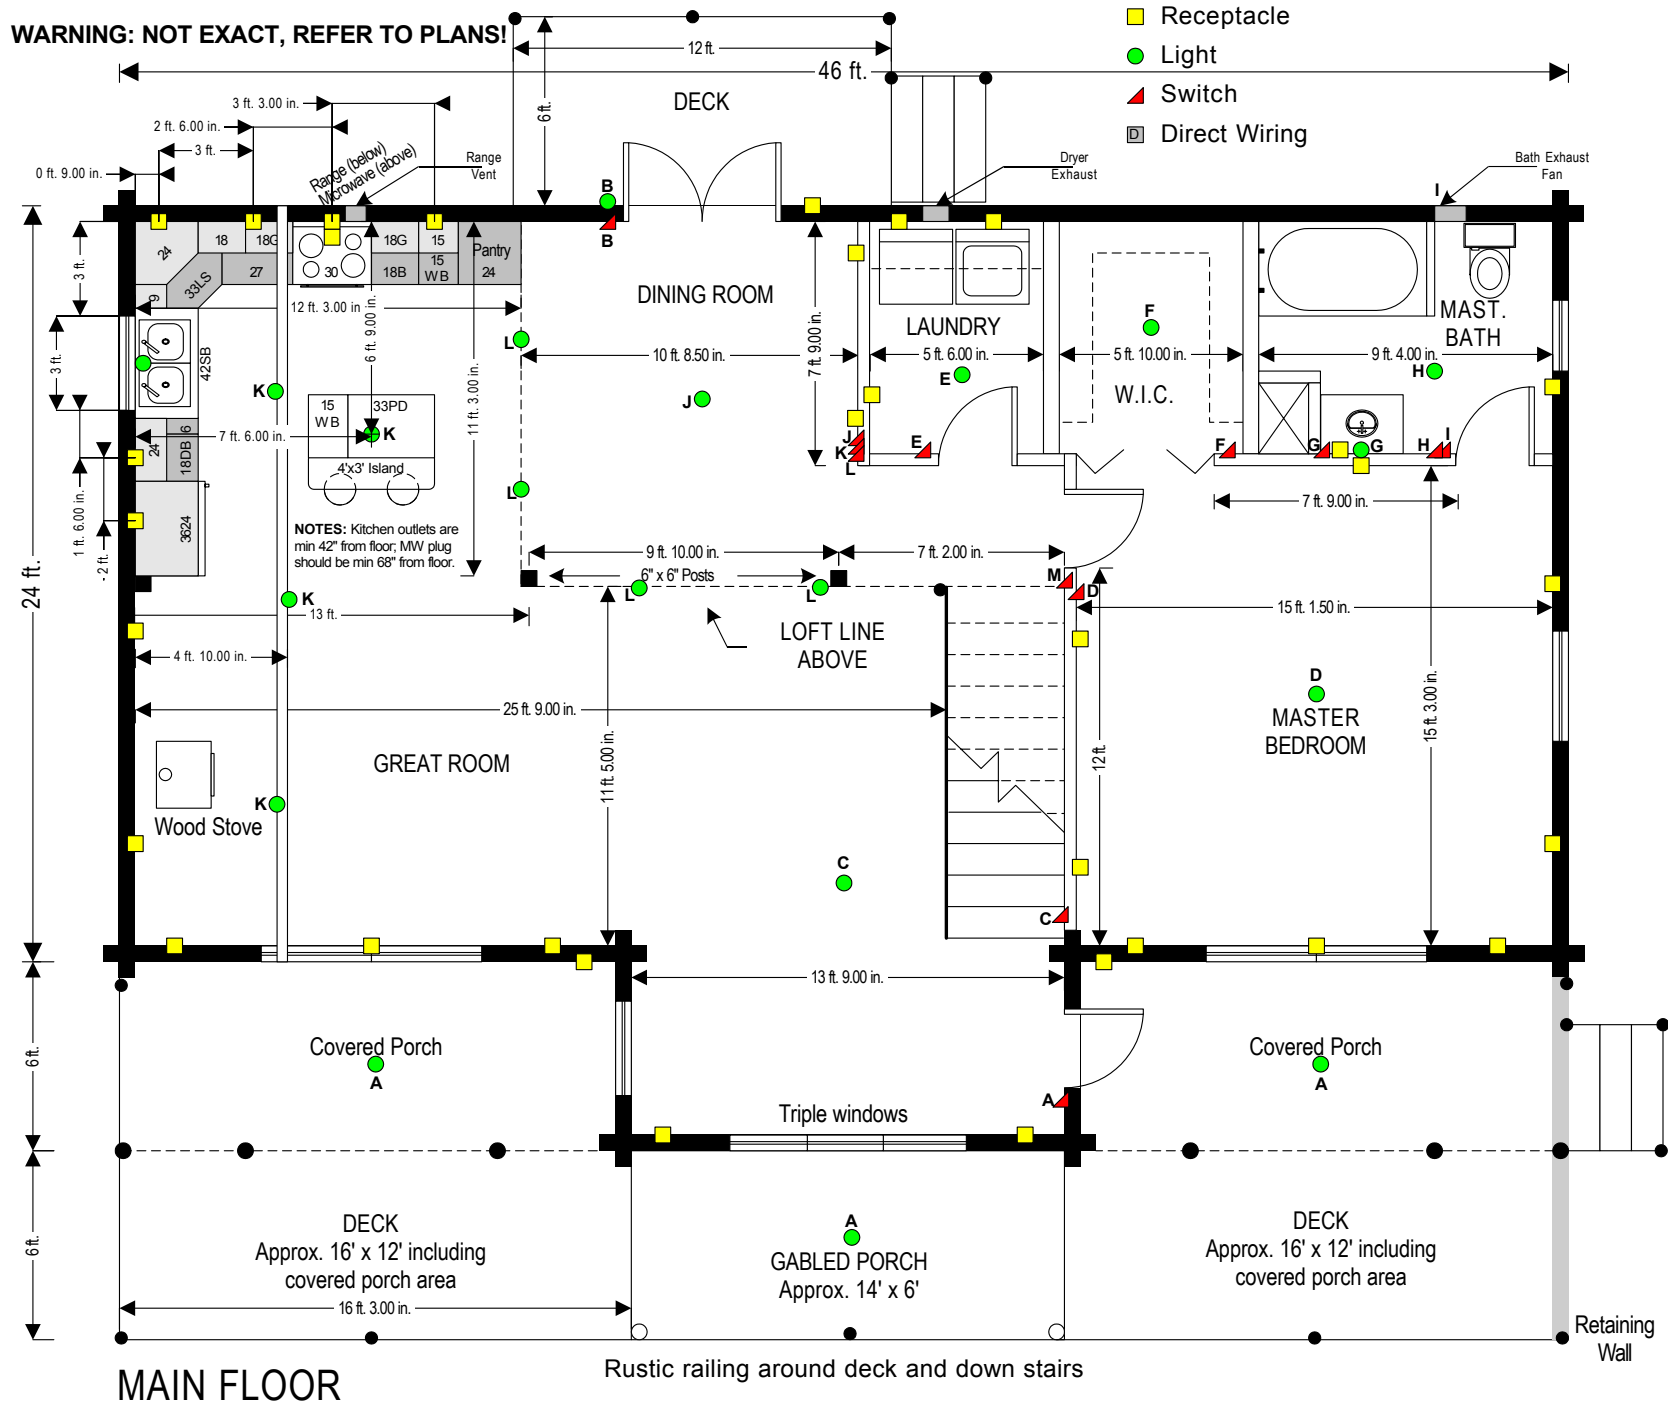

Jim Barna/Grandview Plan (Minor Modifications)

Scale

**Last changed:
10/10/03**

WARNING: NOT EXACT, REFER TO PLANS!

MAIN FLOOR

WARNING: NOT EXACT, REFER TO PLANS!

- Receptacle
- Light
- ▲ Switch
- ▣ Direct Wiring

- Receptacle
- Light
- ▲ Switch
- Direct Wiring

WARNING: NOT EXACT, REFER TO PLANS!

LOWER LEVEL